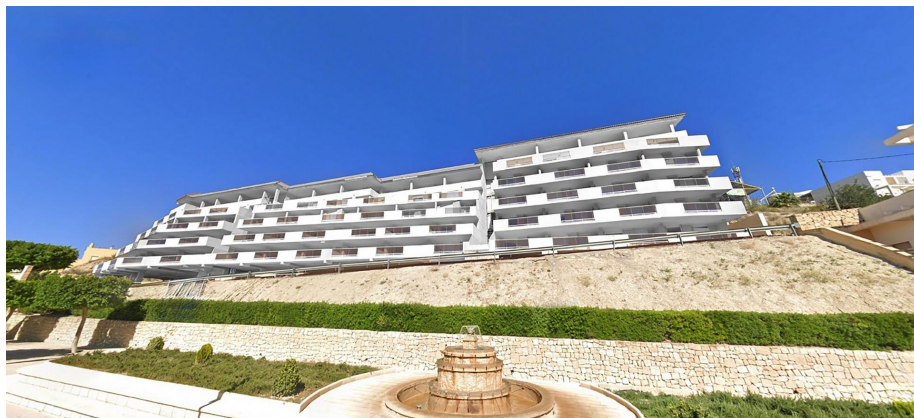

3 bedroom Apartment in Relleu

Ref: RDSSP0673

214,000

Property type : Apartment

Swimming pool : Yes

House area : 142 m²

Location : Relleu

Bedrooms : 3

Bathrooms : 2

NEW BUILD RESIDENTIAL IN RELLEU

New Build residential in Relleu is the ideal place for those who want to have a quality home in a very beautiful place and with all services next door.

The building has 7 floors with 2 stairs and its 2 elevators. In the basement there are 69 parking spaces and 42 storage rooms. On the ground floor is the heated indoor pool, a large room for the use of all owners and two commercial premises, on the roof is the outdoor pool with its terraces.

Enjoy cooking in a modern kitchen and also the living rooms with stunning views, and relax on the spacious terrace overlooking the breathtaking nature of Relleu.

From the terraces there are spectacular, completely unobstructed views. The beautiful mountains, the new lake and the sports areas of the town are beautiful. The orientation is south-east so all the terraces have sun from early in the morning until early in the afternoon. Watching the sunrise from your terrace can be a wonderful experience.