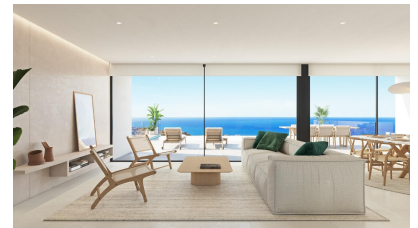

3 bedroom Detached Villa in Benitachell

Ref: RDSSP0690

2,221,850

Property type : Detached Villa

Swimming pool : Yes

House area : 266 m²

Location : Benitachell

Plot area : 1000 m²

Bedrooms : 3

Bathrooms : 4

✓ Garden

✓ Airconditioning (cool/heat)

NEW BUILD LUXURY VILLA IN CUMBRE DEL SOL

Cumbre del Sol is a place where you can enjoy both nature as well as the sun and sea. This luxury villa offers peace and comfort so the owner can relax peacefully with an incredible sea view. Could this be your future home?

New Build villa design combines in a stylish and functional way a truly modern architecture. On its façade, characterized by large geometric figures created based on straight lines and the shape of cubes, the colour white dominates, giving the villa an elegant design as well as minimalistic. It's garden, 100% mediterranean in style, has stone walls which help to integrate the villa with its surroundings.

The living area is on the same floor. A spacious kitchen with a centre island equipped with top brand electrical appliances, a large living room and terrace with an amazing view of the Mediterranean sea.

The living room has a very warm and cosy design. It consists of a large room, which could be divided into two rooms for more privacy.

On the same floor, we can find the main suite with its own bathroom and private terrace, where you can enjoy the lovely weather and the sea views from the privacy you have from being in your own room.

On the bottom floor there are two large bedrooms, each with their own bathroom and terrace, where you can enjoy the outdoors. There is also a small living room on this floor, where you could read, meditate, or just relax.

The terrace area is crowned by an infinity pool, where you will be able to make the most of the sun and the spectacular views. An ideal place to have an aperitif, enjoy a barbecue with friends and family or simply have a siesta in the sun.