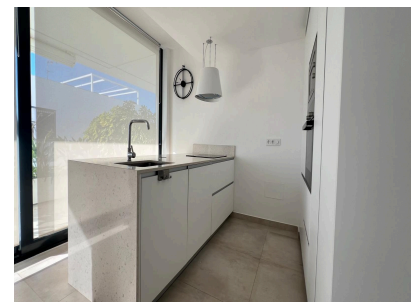

3 bedroom Penthouse in Mar de Cristal

Ref: VDM896767

385,000

Property type : Penthouse

Swimming pool : Yes

House area : 96 m²

Location : Mar de Cristal

Bedrooms : 3

Bathrooms : 2

- ✓ Solarium
- ✓ Close to golf

- ✓ White goods

- ✓ Jacuzzi

Discover the perfect blend of modern living and coastal charm in this stunning 3-bedroom, 2-bathroom first-floor corner Penthouse with solarium. Located just a short distance from the sea, this property offers unparalleled comfort, style, and convenience. **Spacious Living:** Modern open-plan design with plenty of natural light, seamlessly connecting the living, dining, and kitchen areas. **Solarium & Outdoor Spaces:** Enjoy the sun and fresh air on your private terrace, solarium, or rooftop, perfect for relaxing or entertaining. **Master Suite:** The master bedroom boasts an ensuite bathroom for ultimate privacy and comfort as well as a spacious dressing area. **Fully Furnished:** This property is ready to move in, with tasteful furnishings that enhance its modern aesthetic. **Outdoor Kitchen & Pergolas:** An outdoor kitchen area and two pergolas make outdoor living a breeze, perfect for hosting or unwinding. **Electric Awnings:** Various electric awnings provide shade and comfort at your convenience. **Exclusive Amenities:** Private Heated Rooftop Pool with Jacuzzi: A rare find – enjoy a heated pool and Jacuzzi on the rooftop with breathtaking sea views. **Communal Pool:** Two additional pools provide even more options for relaxation. **Added Convenience:** A dedicated laundry room adds practicality to this luxurious home. **Underground parking and an extra storeroom are included.** **Prime Location:** Situated in a sought-after area close to the sea, this property is ideal for those seeking a tranquil lifestyle with easy access to coastal attractions. Don't miss the opportunity to own this extraordinary home, combining modern luxury with exceptional amenities. Contact us today to arrange a viewing!