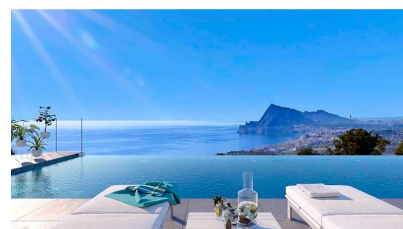

Chalet independiente de 4 dormitorios en Altea

Ref: JP1442

1.908.000

Tipo de propiedad : Chalet independiente

Ubicación : Altea

Dormitorios : 4

Baños : 6

Piscina : No

Jardín : Privado

Área del terreno : 957 m²

- ✓ Sistema de alarmas
- ✓ Ascensor
- ✓ Aire acondicionado (frío / calor)
- ✓ Televisión satelital
- ✓ Terraza
- ✓ Cerca de servicios
- ✓ Sauna
- ✓ Jacuzzi