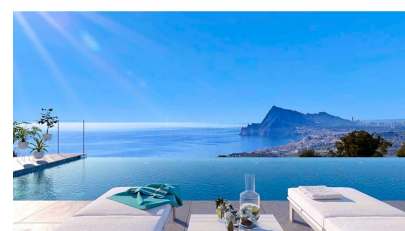

Chalet independiente de 4 dormitorios en Altea

Ref: JP1442

1.908.000

Tipo de propiedad : Chalet independiente

Ubicación : Altea

Dormitorios : 4

Baños : 6

Piscina : No

Jardín : Privado

Área del terreno : 957 m²

- ✓ Sistema de alarmas
- ✓ Ascensor
- ✓ Aire acondicionado (frío / calor)
- ✓ Televisión satelital
- ✓ Terraza
- ✓ Cerca de servicios
- ✓ Sauna
- ✓ Jacuzzi